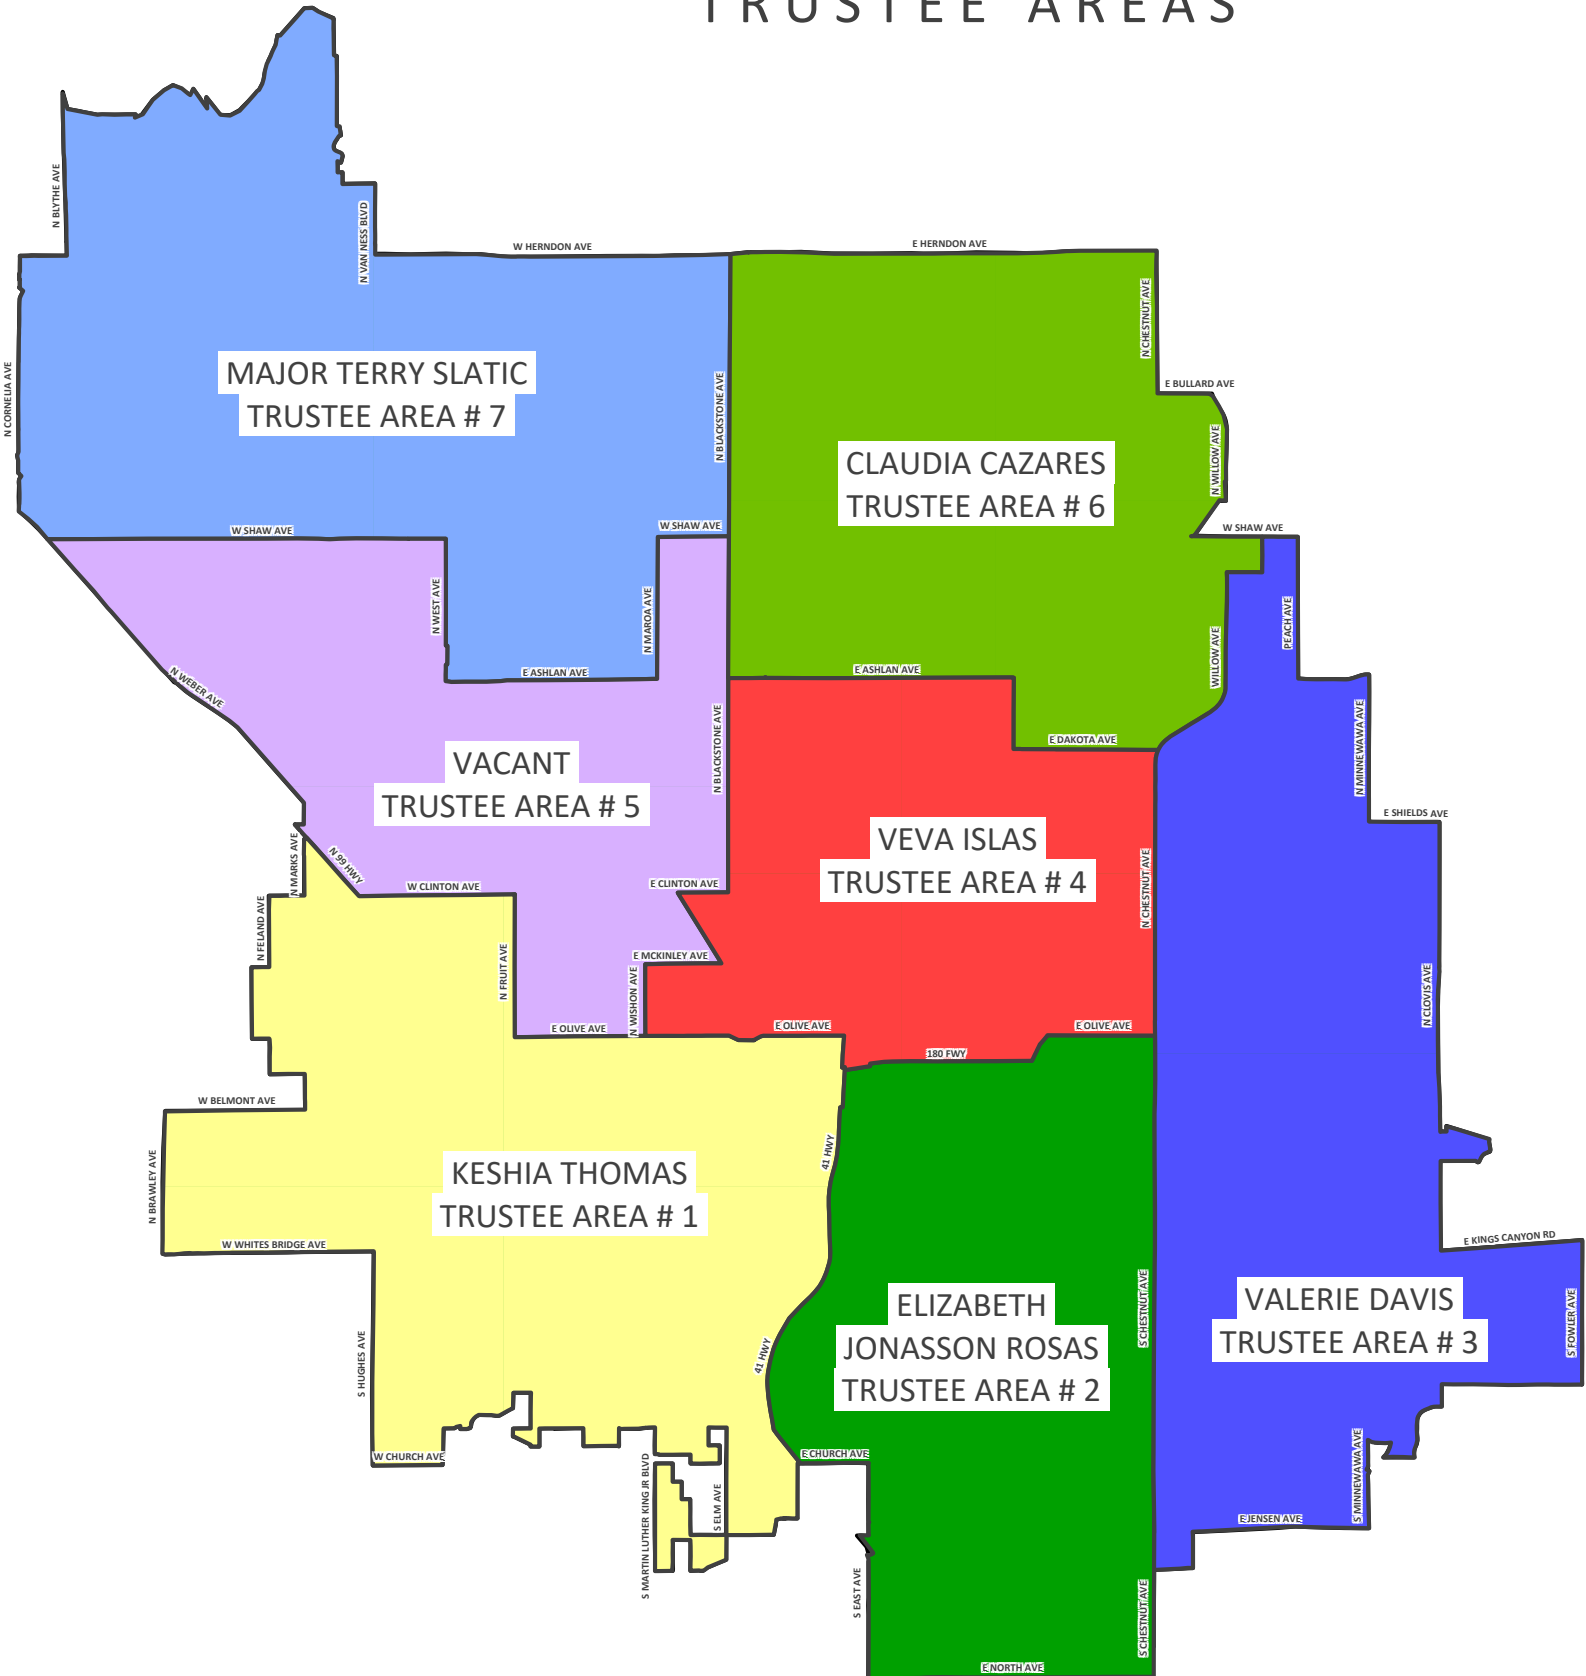

# FRESNO UNIFIED SCHOOL DISTRICT

## BOARD OF EDUCATION

### TRUSTEE AREAS

LOST AYNESWORTH AND BALDERAS  
GAINED EWING AND HERRERA

LOST DEL MAR, DESIGN SCIENCE, AND  
FORT MILLER  
GAINED MAYFAIR AND YOSEMITE

LOST ADDAMS AND FREMONT  
GAINED DEL MAR, DESIGN SCIENCE, AND  
FORT MILLER