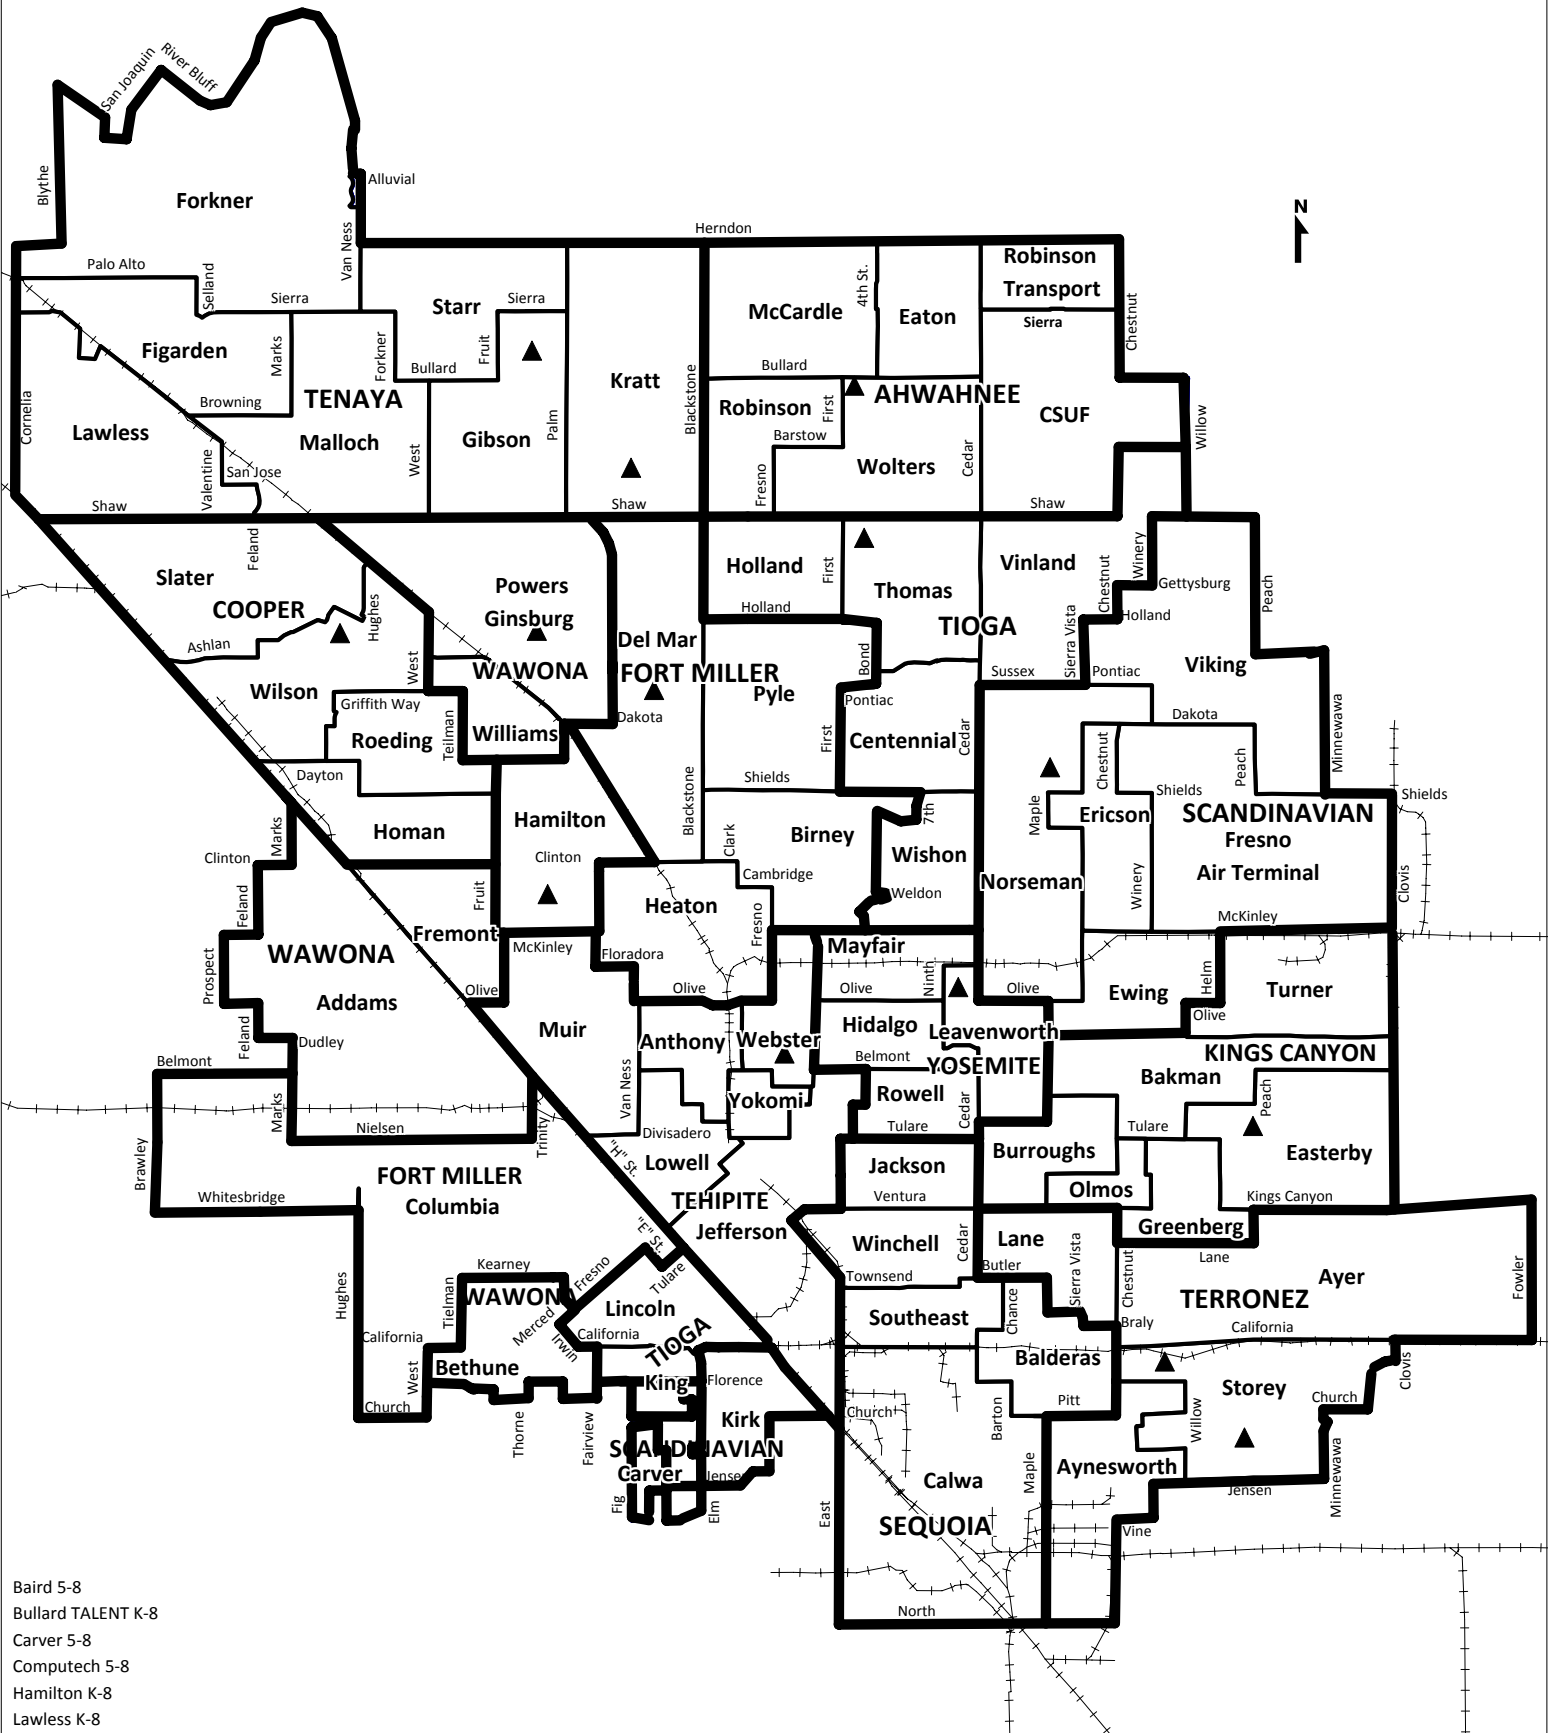

Fresno Unified School District 2009-2010 Middle School Boundaries

- ▲ Baird 5-8
- ▲ Bullard TALENT K-8
- ▲ Carver 5-8
- ▲ Computech 5-8
- ▲ Hamilton K-8
- ▲ Lawless K-8